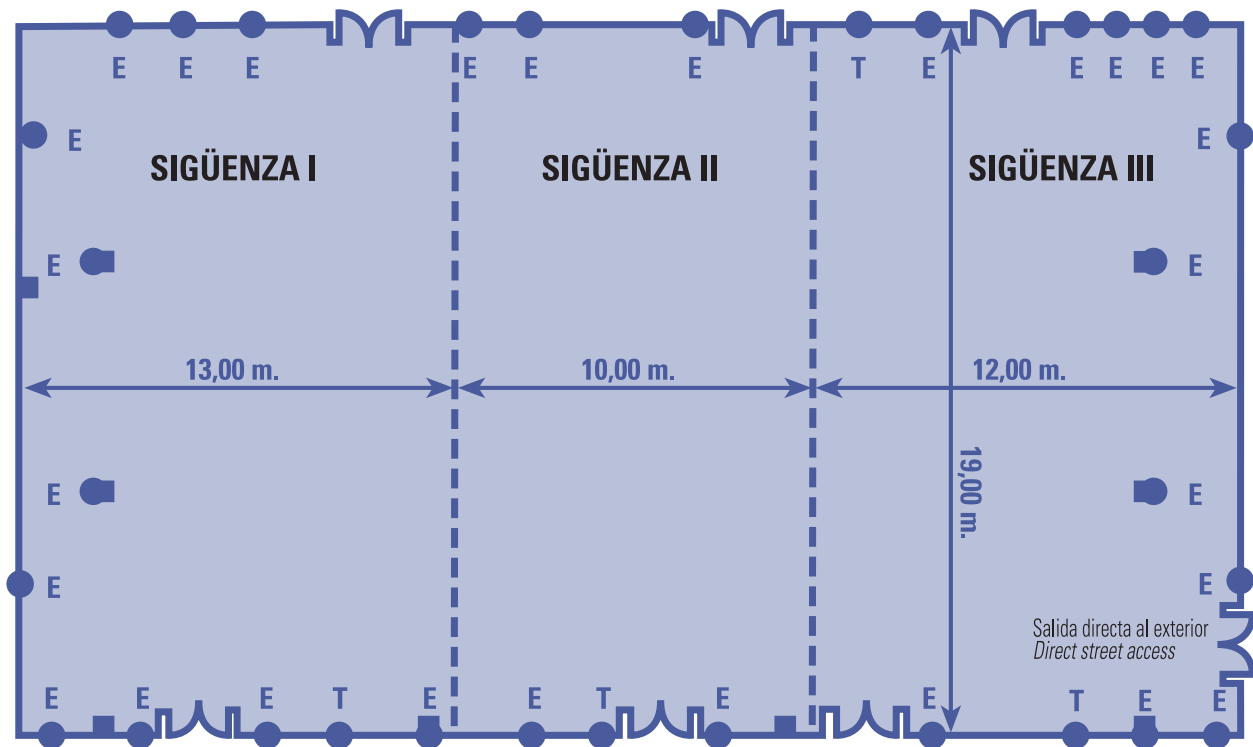

TRYP GUADALAJARA ****

SALÓN SIGÜENZA

●E Toma de corriente / Electric plug socket ●T Conexión telefónica / telephone connection ●TV Conexión de televisión / TV connection

DIMENSIONES Y CAPACIDADES - DIMENSIONS AND CAPACITIES

	Divisible Sections	Dimensiones Dimensions	Superficie Area	Altura Height	Loc. Piso Loc. Floor	Cocktail Cocktail	Teatro Theatre	Escuela Classroom	U U-Shape	Banquete Banquet
SIGÜENZA	si / yes	19 x 35	650 (6996)	5,40	0	700	700	550	150	600
SIGÜENZA 1	si / yes	19 x 13	245 (2637)	5,40	0	225	190	130	50	190
SIGÜENZA 2	si / yes	19 x 10	180 (1937)	5,40	0	180	180	110	50	120
SIGÜENZA 3	si / yes	19 x 12	225 (2421)	5,40	0	245	190	130	50	180